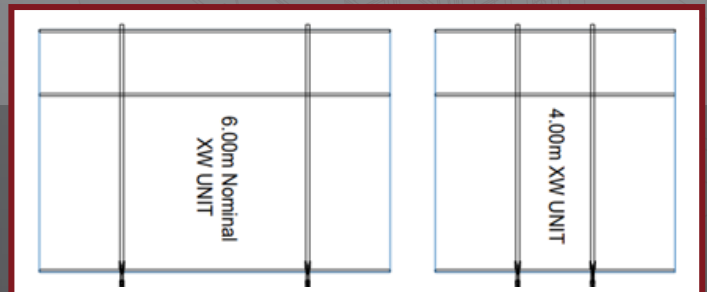

WIDE TYPE

Body Type	Width	A	B	Weight *
2.75m	4.70m	5.85m	3.50m±0.25	127 kg
2.75m	4.70m	4.00m	1.65m±0.25	114 kg
3.25m	4.70m	5.85m	3.50m±0.25	132 kg
3.25m	4.70m	4.00m	1.65m±0.25	119 kg