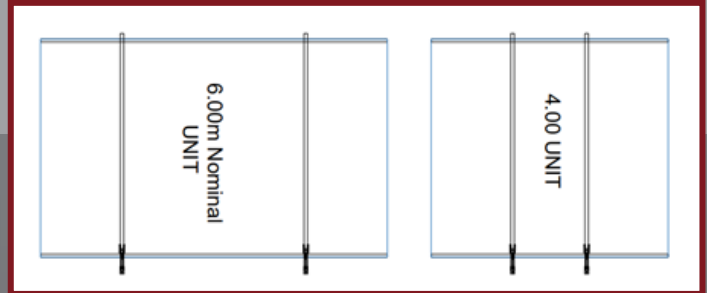

STANDARD TYPE

Body Type	Width	A	B	Weight *
2.75m	3.10m	5.85m	3.50m±0.25	109 kg
2.75m	3.10m	4.00m	1.65m±0.25	100 kg
3.25m	3.10m	5.85m	3.50m±0.25	114 kg
3.25m	3.10m	4.00m	1.65m±0.25	105 kg