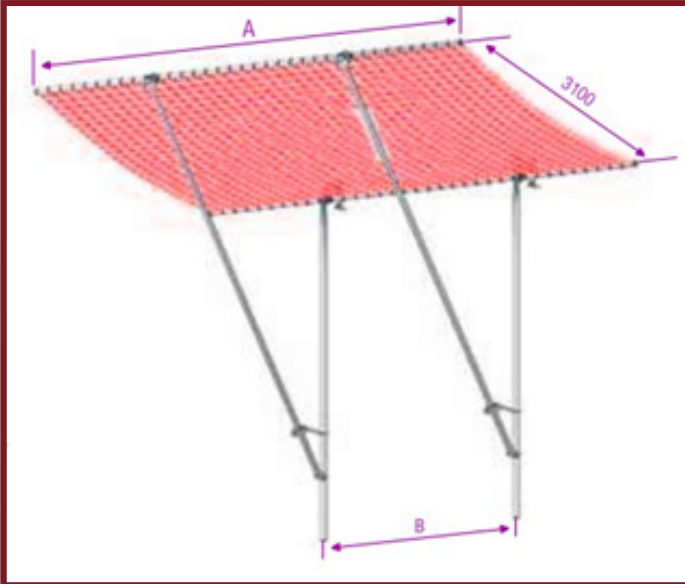

STANDARD TYPE

Body Type	Width	A	B	Weight *
2.75m	3.10m	5.85m	3.50m±0.25	109 kg
2.75m	3.10m	4.00m	1.65m±0.25	100 kg
3.25m	3.10m	5.85m	3.50m±0.25	114 kg
3.25m	3.10m	4.00m	1.65m±0.25	105 kg