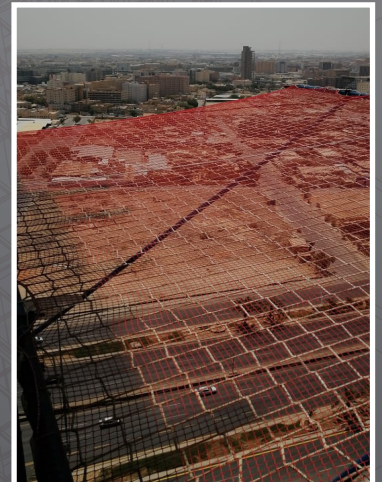

TECHNICAL DATA :

- Fully Compliant Nets and Assembly manufactured to EN Standards
- Double layer nets made up of 60x60 and 20x20 nets (Heavy Duty) or 100x100 and 20x20 nets (Medium Duty) manufactured from high density polypropylene (HT, PP) material with an optional light duty Debris net as third layer.
- UV Treatment to resist sun damage.
- 3.1m Standard width or 4.7m Extra Wide width
- Resistant to high wind loads, able to be tied top/ bottom against overturning.
- 0.85m overlap between units providing more protection between units
- Full range of accessories to enable connection to various types and shapes of structures.
- Manufactured from Steel (Painted or Galvanized finish) and Patented Extruded Aluminum profiles to provide optimum strength and weight.

SAFETY NET TYPE :

- Standard type
- Wide type
- Vertical type